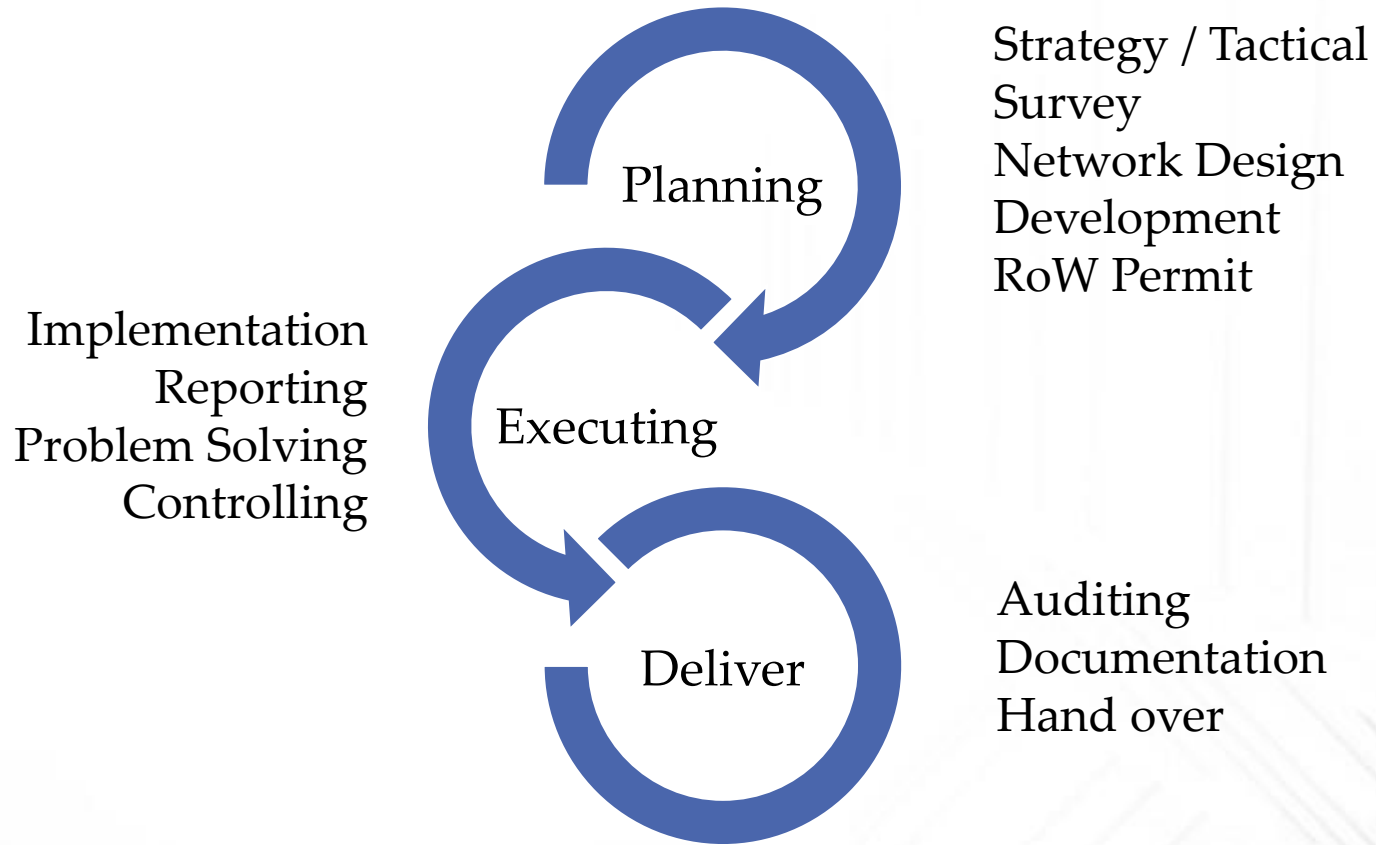

PT. Mitra Ciptasarana

Company Profile

PT. Mitra Ciptasarana (MCS) has been established since 1996 and focused as a general trading and contractor company.

Currently we are engaged in lighting distribution and since 2013 we begin to provide telecommunications construction services.

MISSION

Have good business activities and give the best service to customers

Have qualified resources who able to support company activities

VALUE

Build good company culture and resources behavior

Integrated company management system

What do we do ?

Organization

Resources

Today we have more than 60 people who support in project management with adequate competence in network design, construction and electrical.

We believe that competence resources will support company's business plan in general.

Tools

Beside competence human resource, we also completed our activities with adequate tools to get the highest quality work delivery.

With our regularly maintenance system, all the tools could keep its quality to deliver the accurate measurement