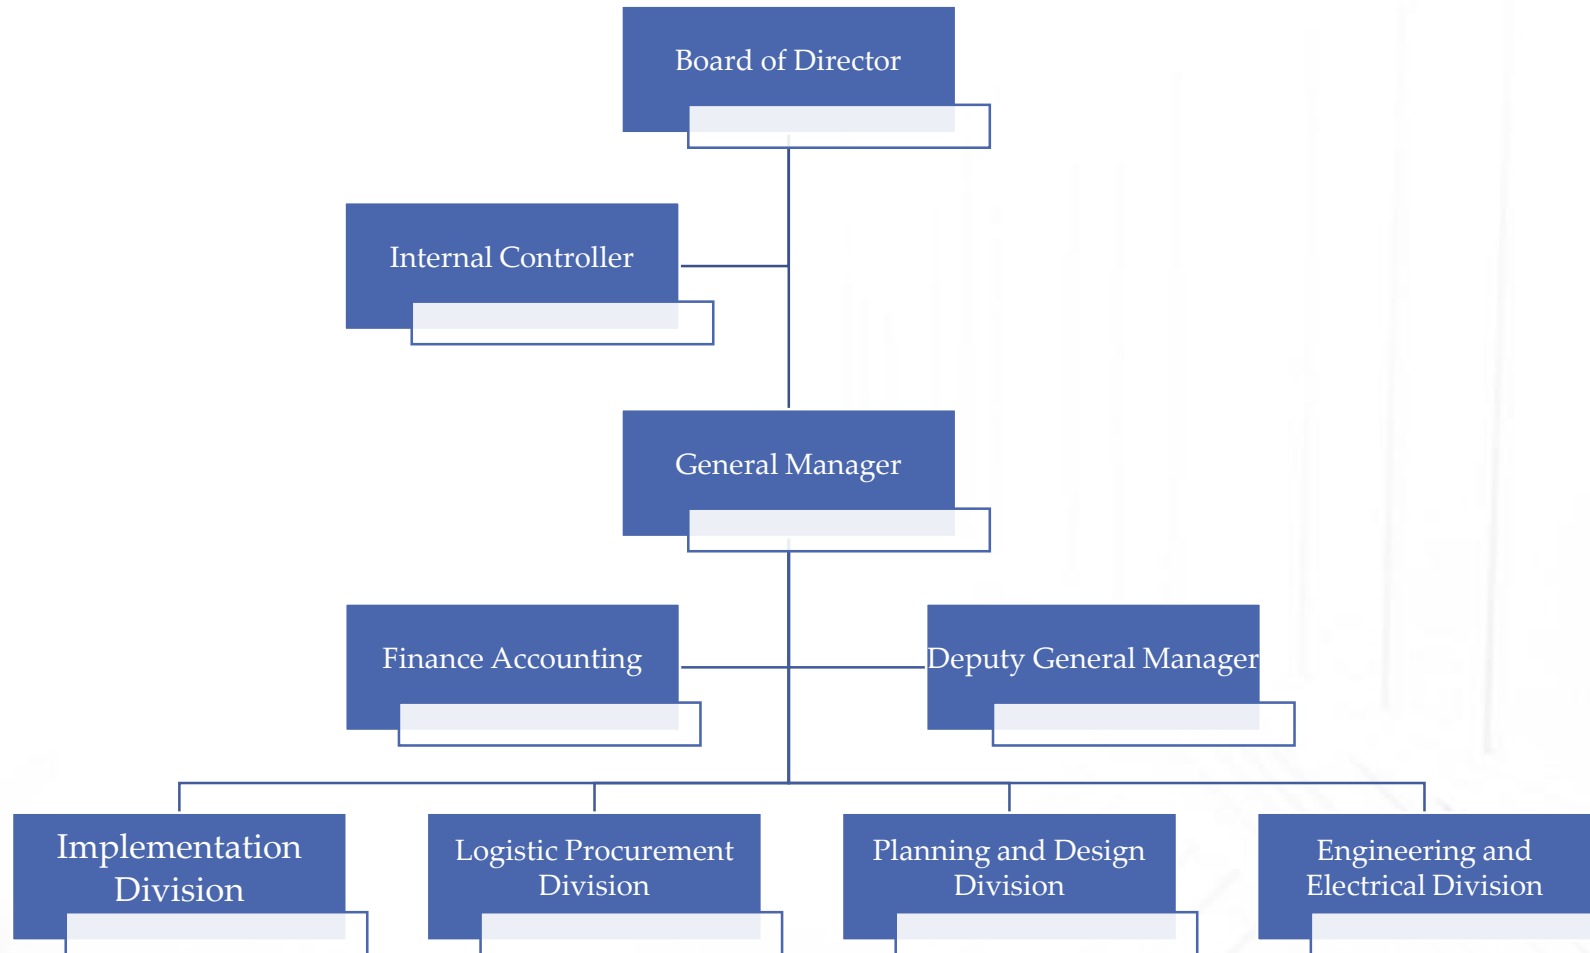

PT. Mitra Ciptasarana

Company Profile

PT. Mitra Ciptasarana (MCS) has been established since 1996 and focused as a general trading and contractor company.

Currently we are engaged in lighting distribution and since 2013 we begin to provide telecommunications construction services.

MISSION

Have good business activities and give the best service to customers

Have qualified resources who able to support company activities

VALUE

Build good company culture and resources behavior

Integrated company management system

What do we do ?

Organization

Resources

Today we have more than 60 people who support in project management with adequate competence in network design, construction and electrical.

We believe that competence resources will support company's business plan in general.

Tools

Beside competence human resource, we also completed our activities with adequate tools to get the highest quality work delivery.

With our regularly maintenance system, all the tools could keep its quality to deliver the accurate measurement